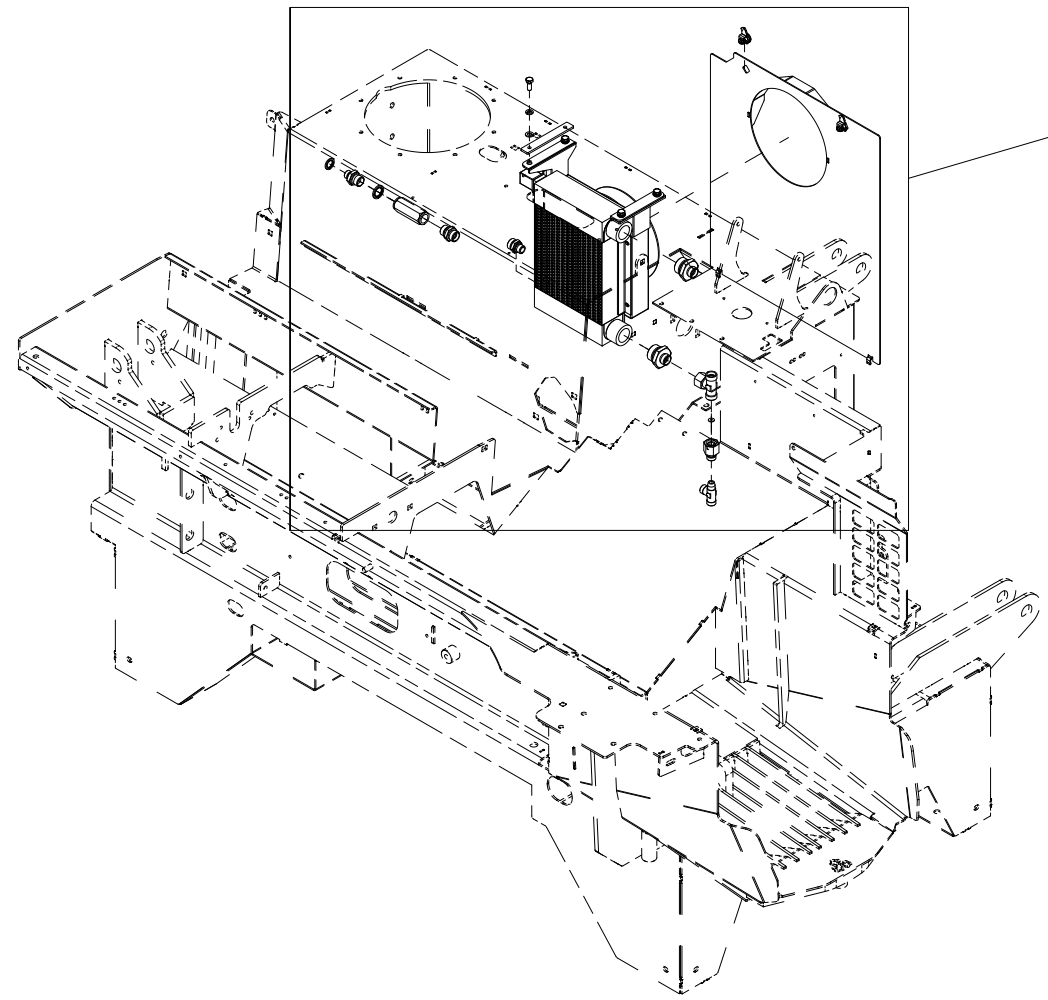

025 Oil cooler VM370

Pos	Qty	Article no	Designation
1	1	41311175	Cover for oil cooler
2	2	2931024	Cross track lock Euro Lock
3	2	2957780	Hexagon nipple GEK BSP 1" L15 ED
4	1	2957775	T-Hexagon nipple EVTK 15L
5	1	2957768	Hexagon nipple GEK BSP 1/2" L15 ED
6	1	4253052	Oil cooler
7	1	2957861	Hydraulic gasket 1/2"
8	1	2957763	Hexagon nipple BSP 1/2" - 3/8"
9	2	2957890	Hydraulic gasket 3/8"
10	1	2957513	Reducer L15-L12
11	1	2957750	Hexagon nipple GEK BSP 3/8" L15 ED
12	1	2955297	Non-return valve 1/2" 6,0Bar
13	4	2422244	Hexagon screw M8x20 EIZn 8.8 DIN 933
14	4	2531047	Washer M8 EIZn DIN 125
15	1	2957723	T-Hexagon nipple EVLK 12L
16	4	2534047	Spring washer M8 EIZn DIN 127
17	1	41311176	Nozzle Ø3,2/12x1