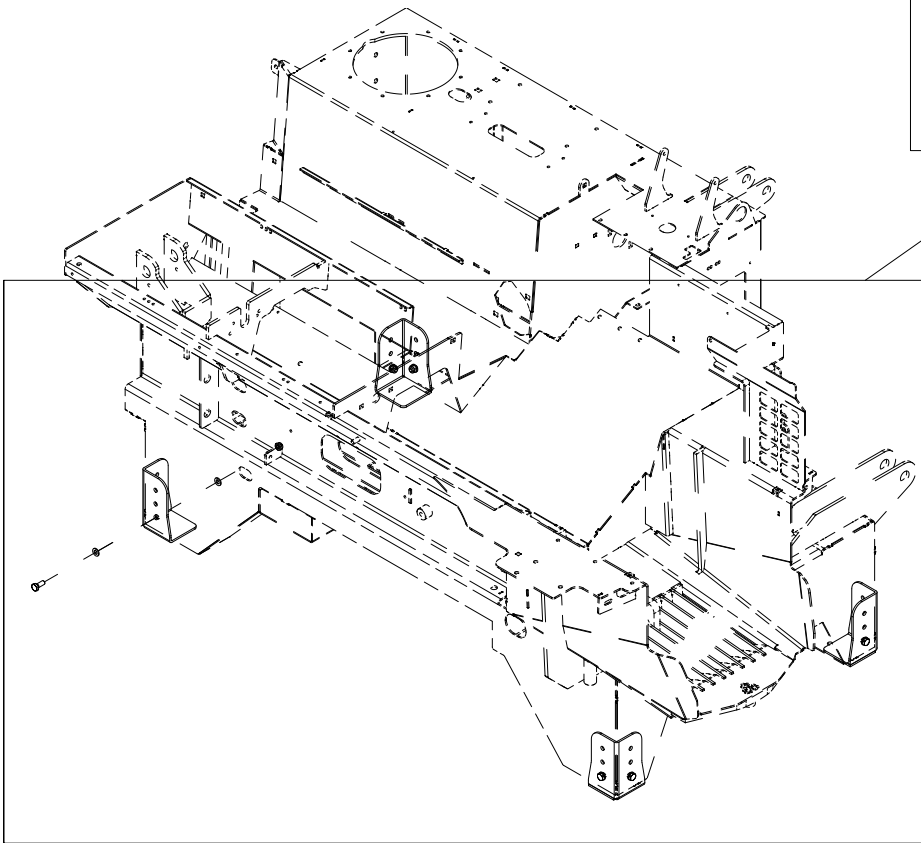

024 Support legs VM370

Pos	Qty	Article no	Designation
1	4	41201131	Foot
2	16	2531060	Washer M10 EIZn DIN 125
3	8	2483610	Locking nut M10 EIZn DIN 985
4	8	2422297	Hexagon screw M10x25 EIZn 8.8 DIN 933