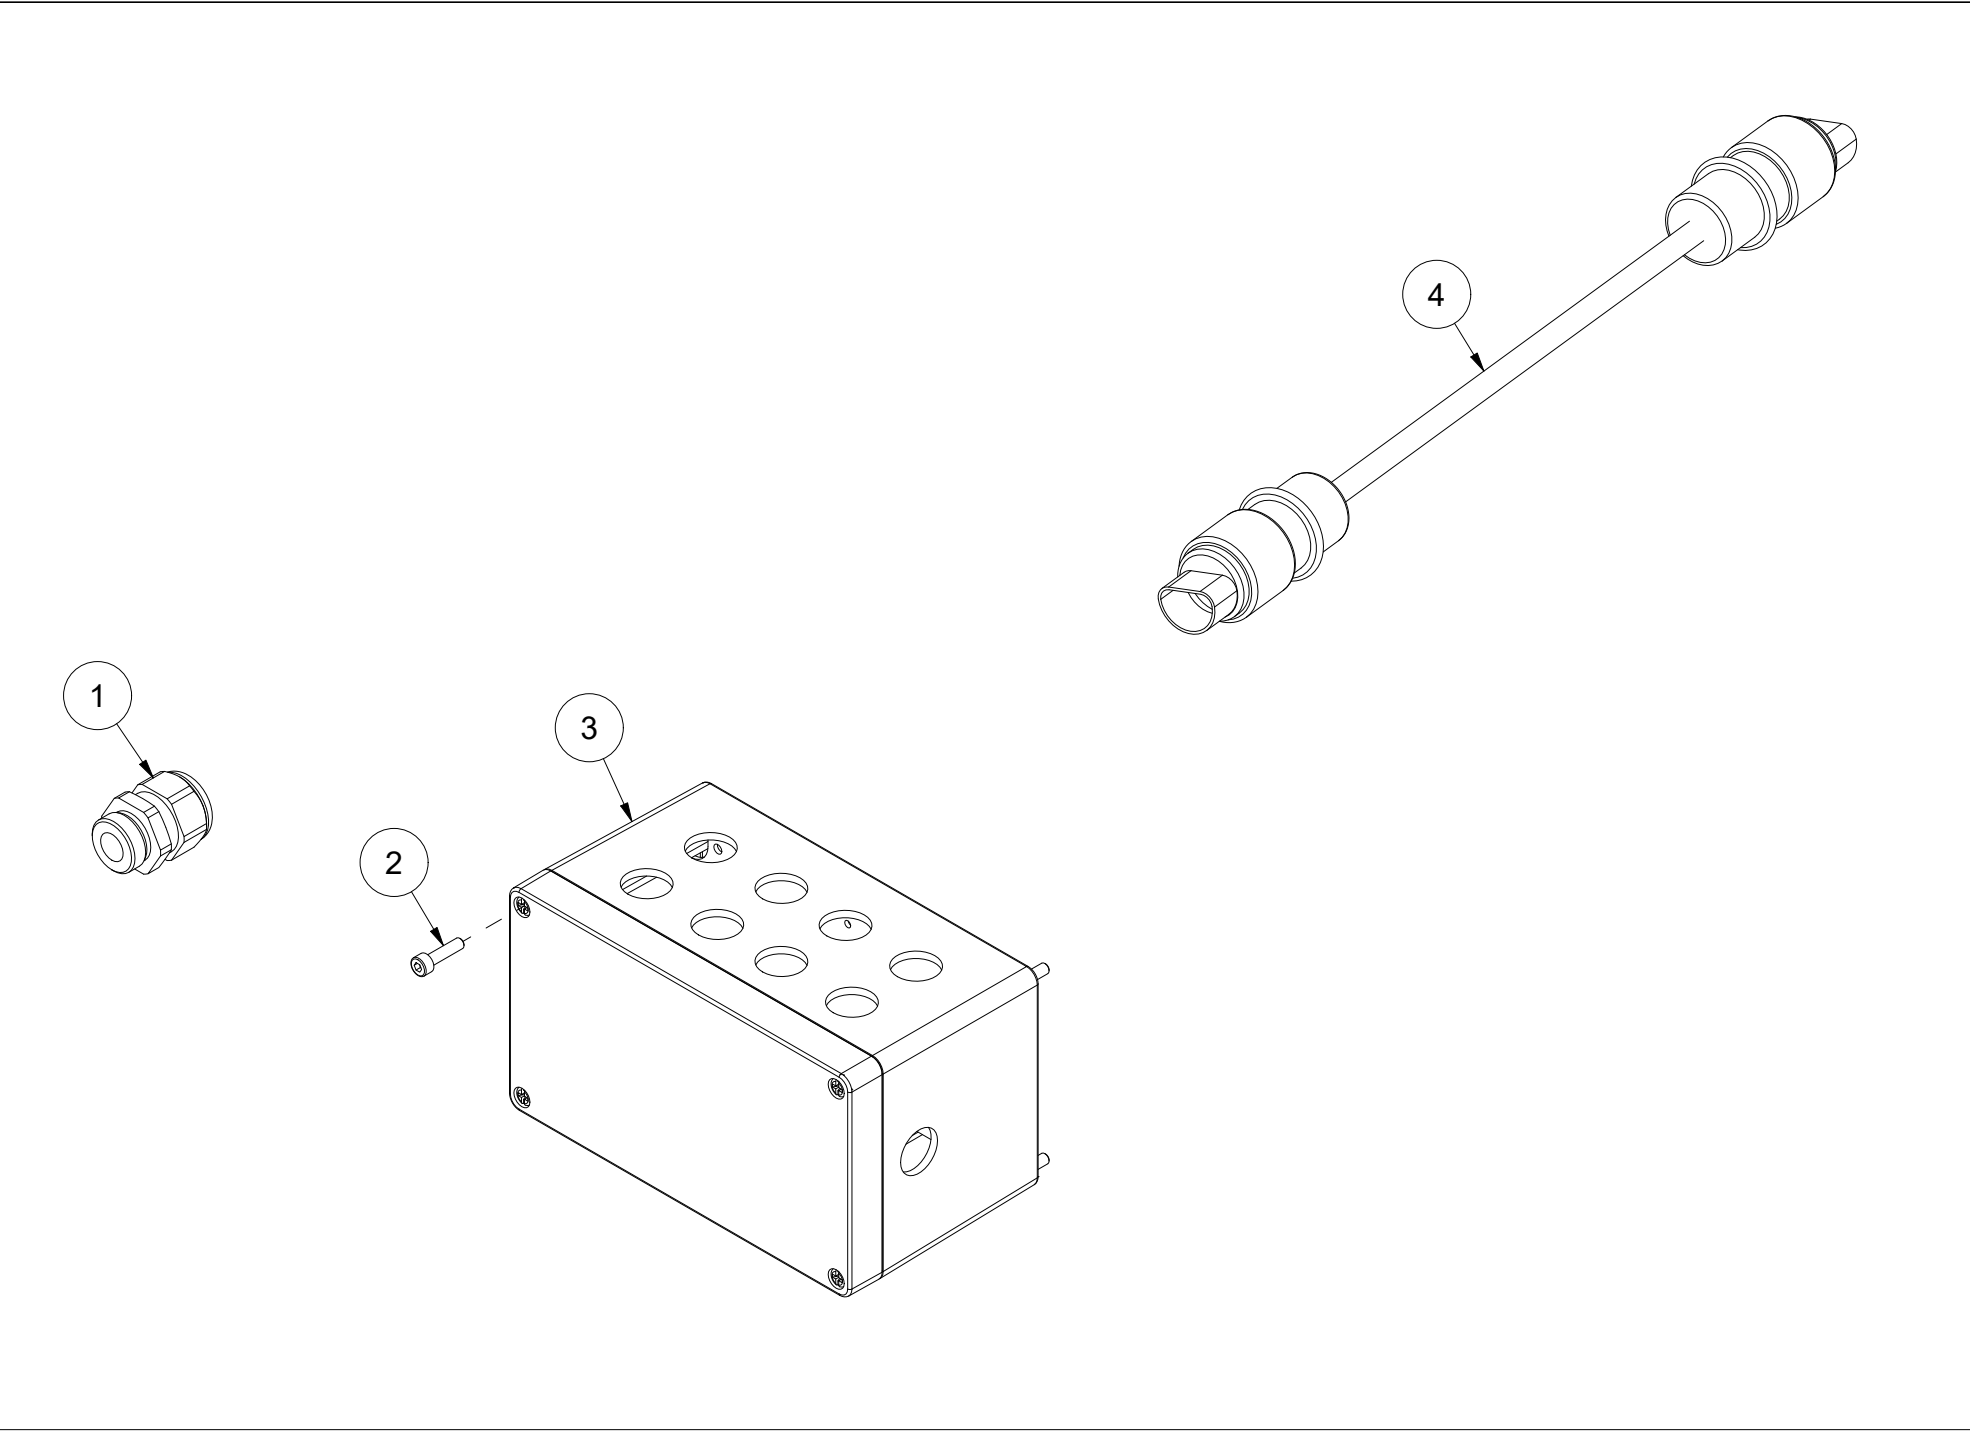

023 Electrical box VM370

Pos	Qty	Article no	Designation
1	1	4127615	Nipple with strain relief M20
2	4	2477135	Unbrako cylinder screw M4x16 ElZn DIN 912
3	1	4312450	Complete electrical box
4	1	4113025	Machine-tractor power cord L2,5 m