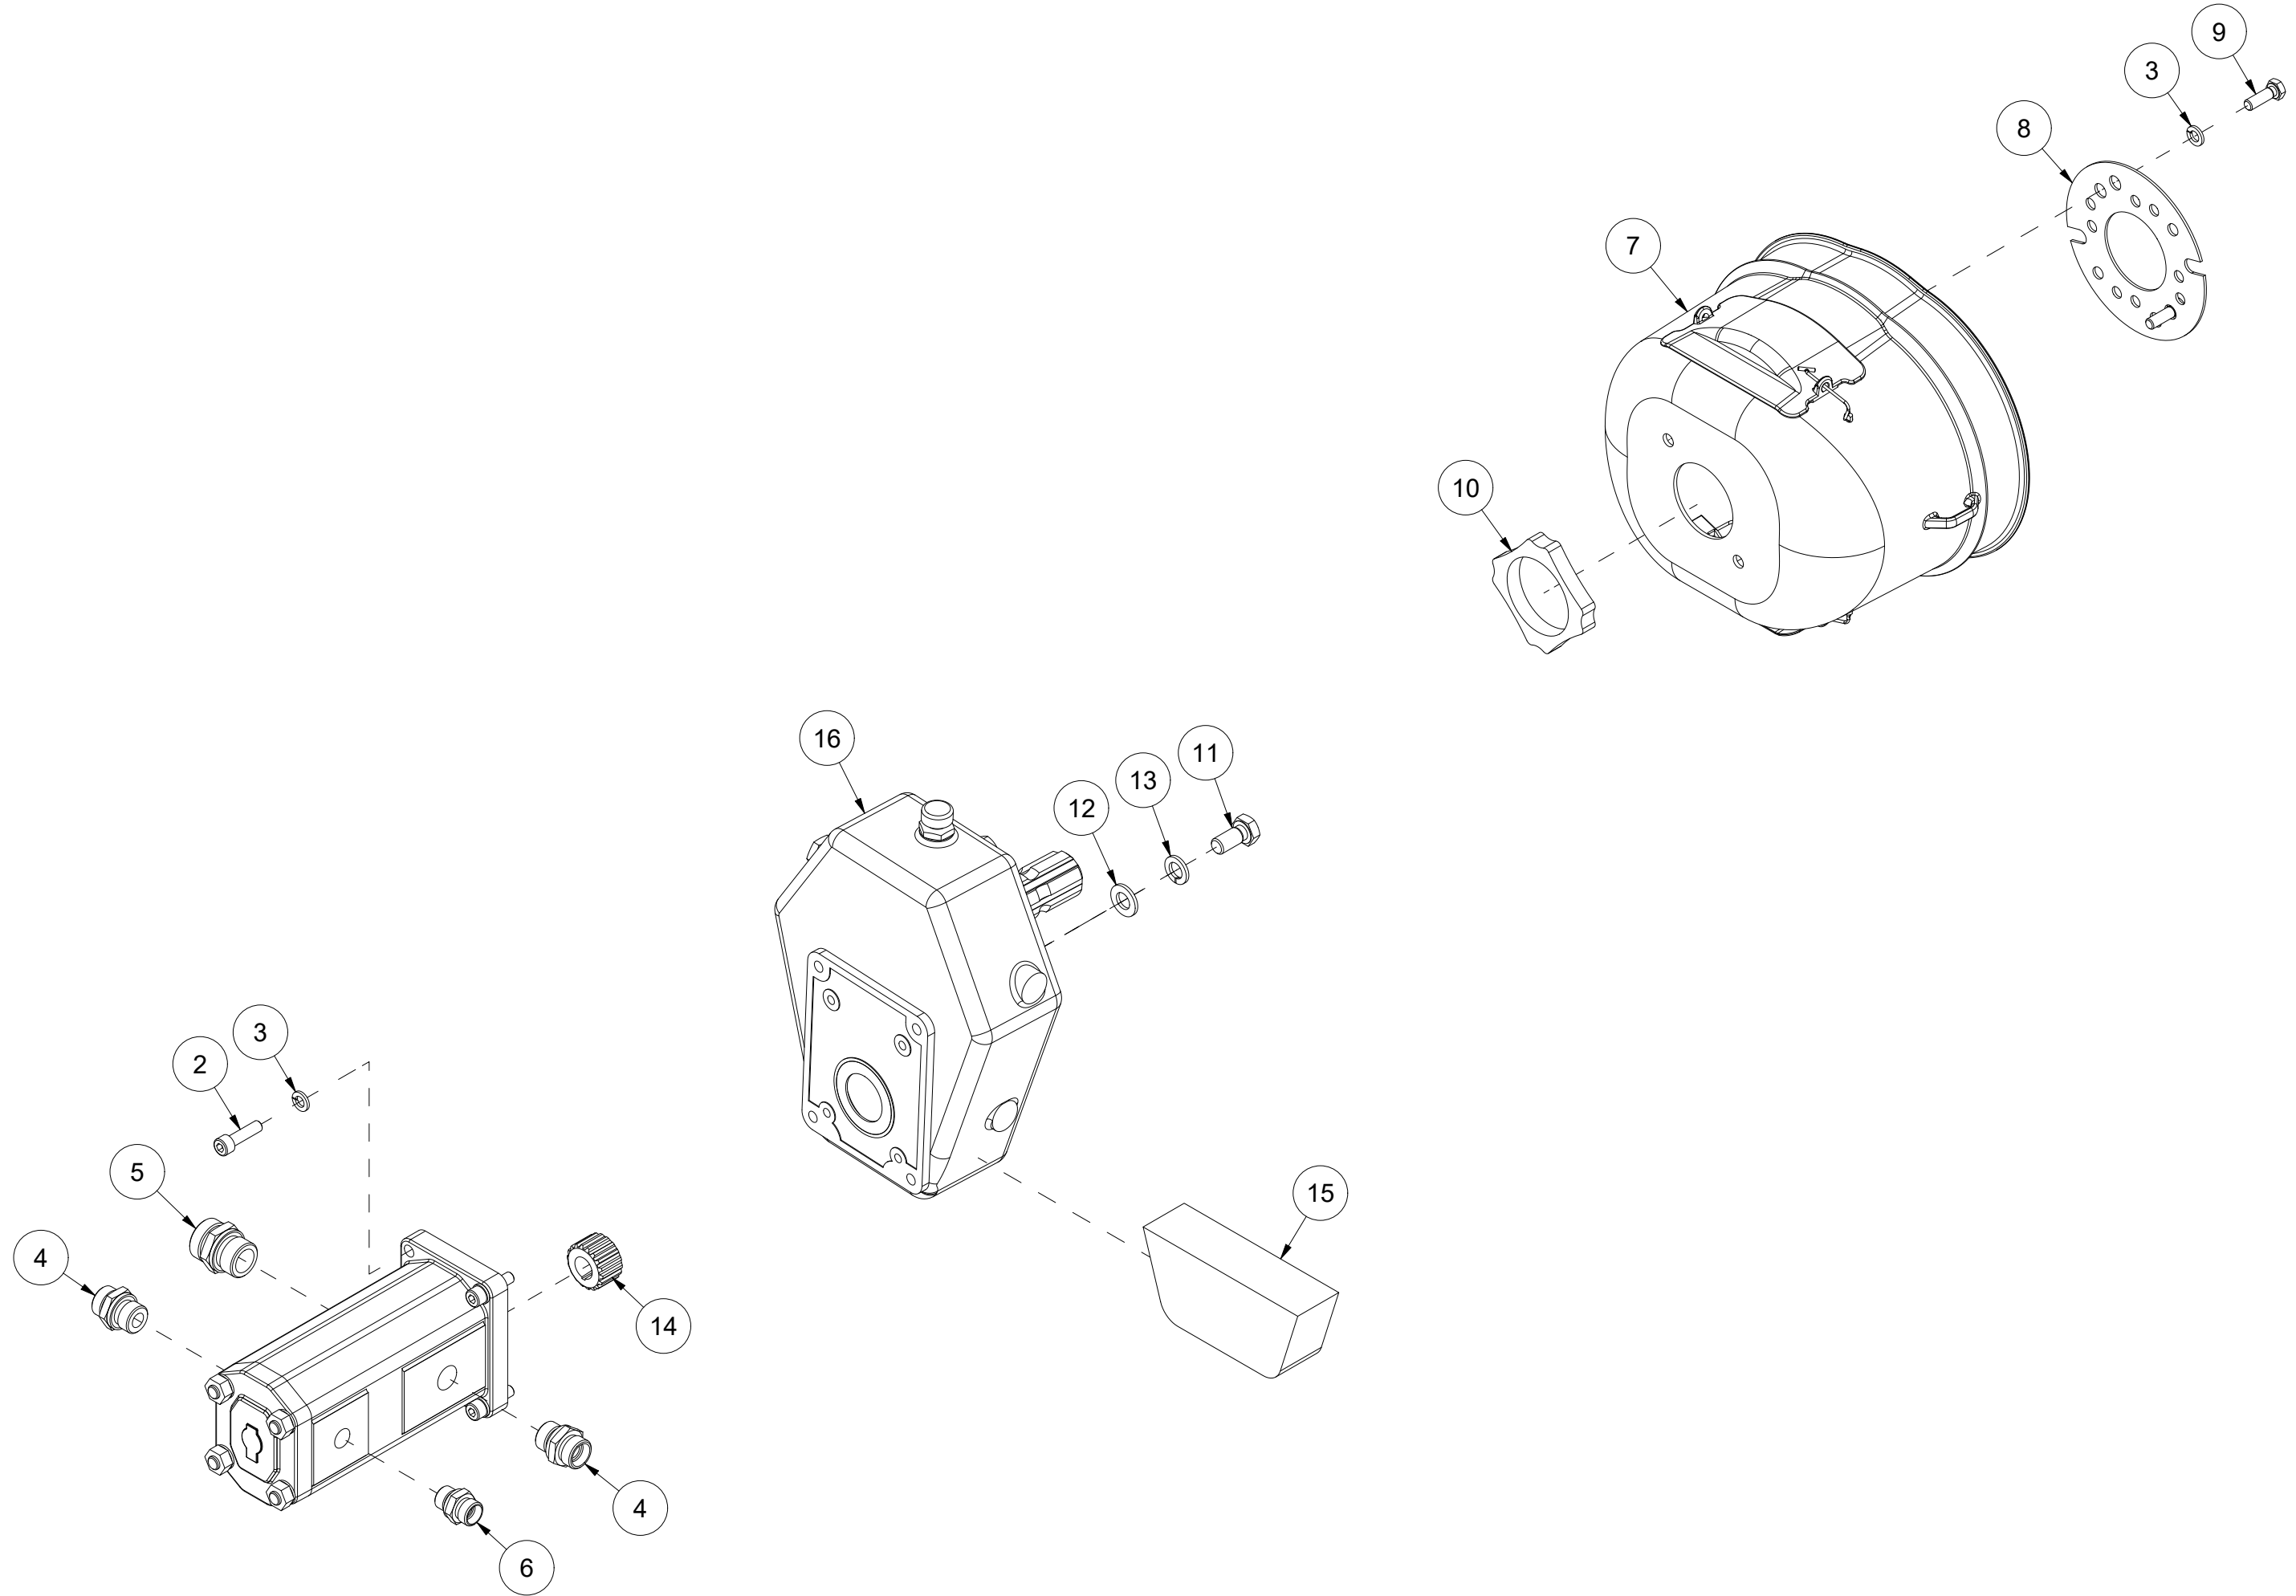

013 Gearbox 2 pumps VM370

Pos	Qty	Article no	Designation
1	1	2955551	Double cog wheel pump 23+8
2	4	2477248	Unbraco cylinder screw M8x30 EIZn DIN 912
3	6	2534047	Spring washer M8 EIZn DIN 127
4	2	2957768	Hexagon nipple GEK BSP 1/2" L15 ED
5	1	2957773	Hexagon nipple GEK BSP 3/4" L22 ED
6	1	2957749	Hexagon nipple GEK BSP 3/8" L12 ED
7	1	41201267	Protective plate
8	1	31231079	Fixing plate for protective funnel
9	2	2422246	Hexagon screw M8x25 EIZn 8.8 DIN 933
10	1	41201266	Protective plate
11	4	2422346	Hexagon screw M12x25 EIZn 8.8 DIN 933
12	4	2531069	Washer M12 EIZn DIN 125
13	4	2534069	Spring washer M12 EIZn DIN 127
14	1	2961200	Spline for gearbox ML52
15	1	41321114	Gear oil
16	1	2961009	Gearbox 1:3,8