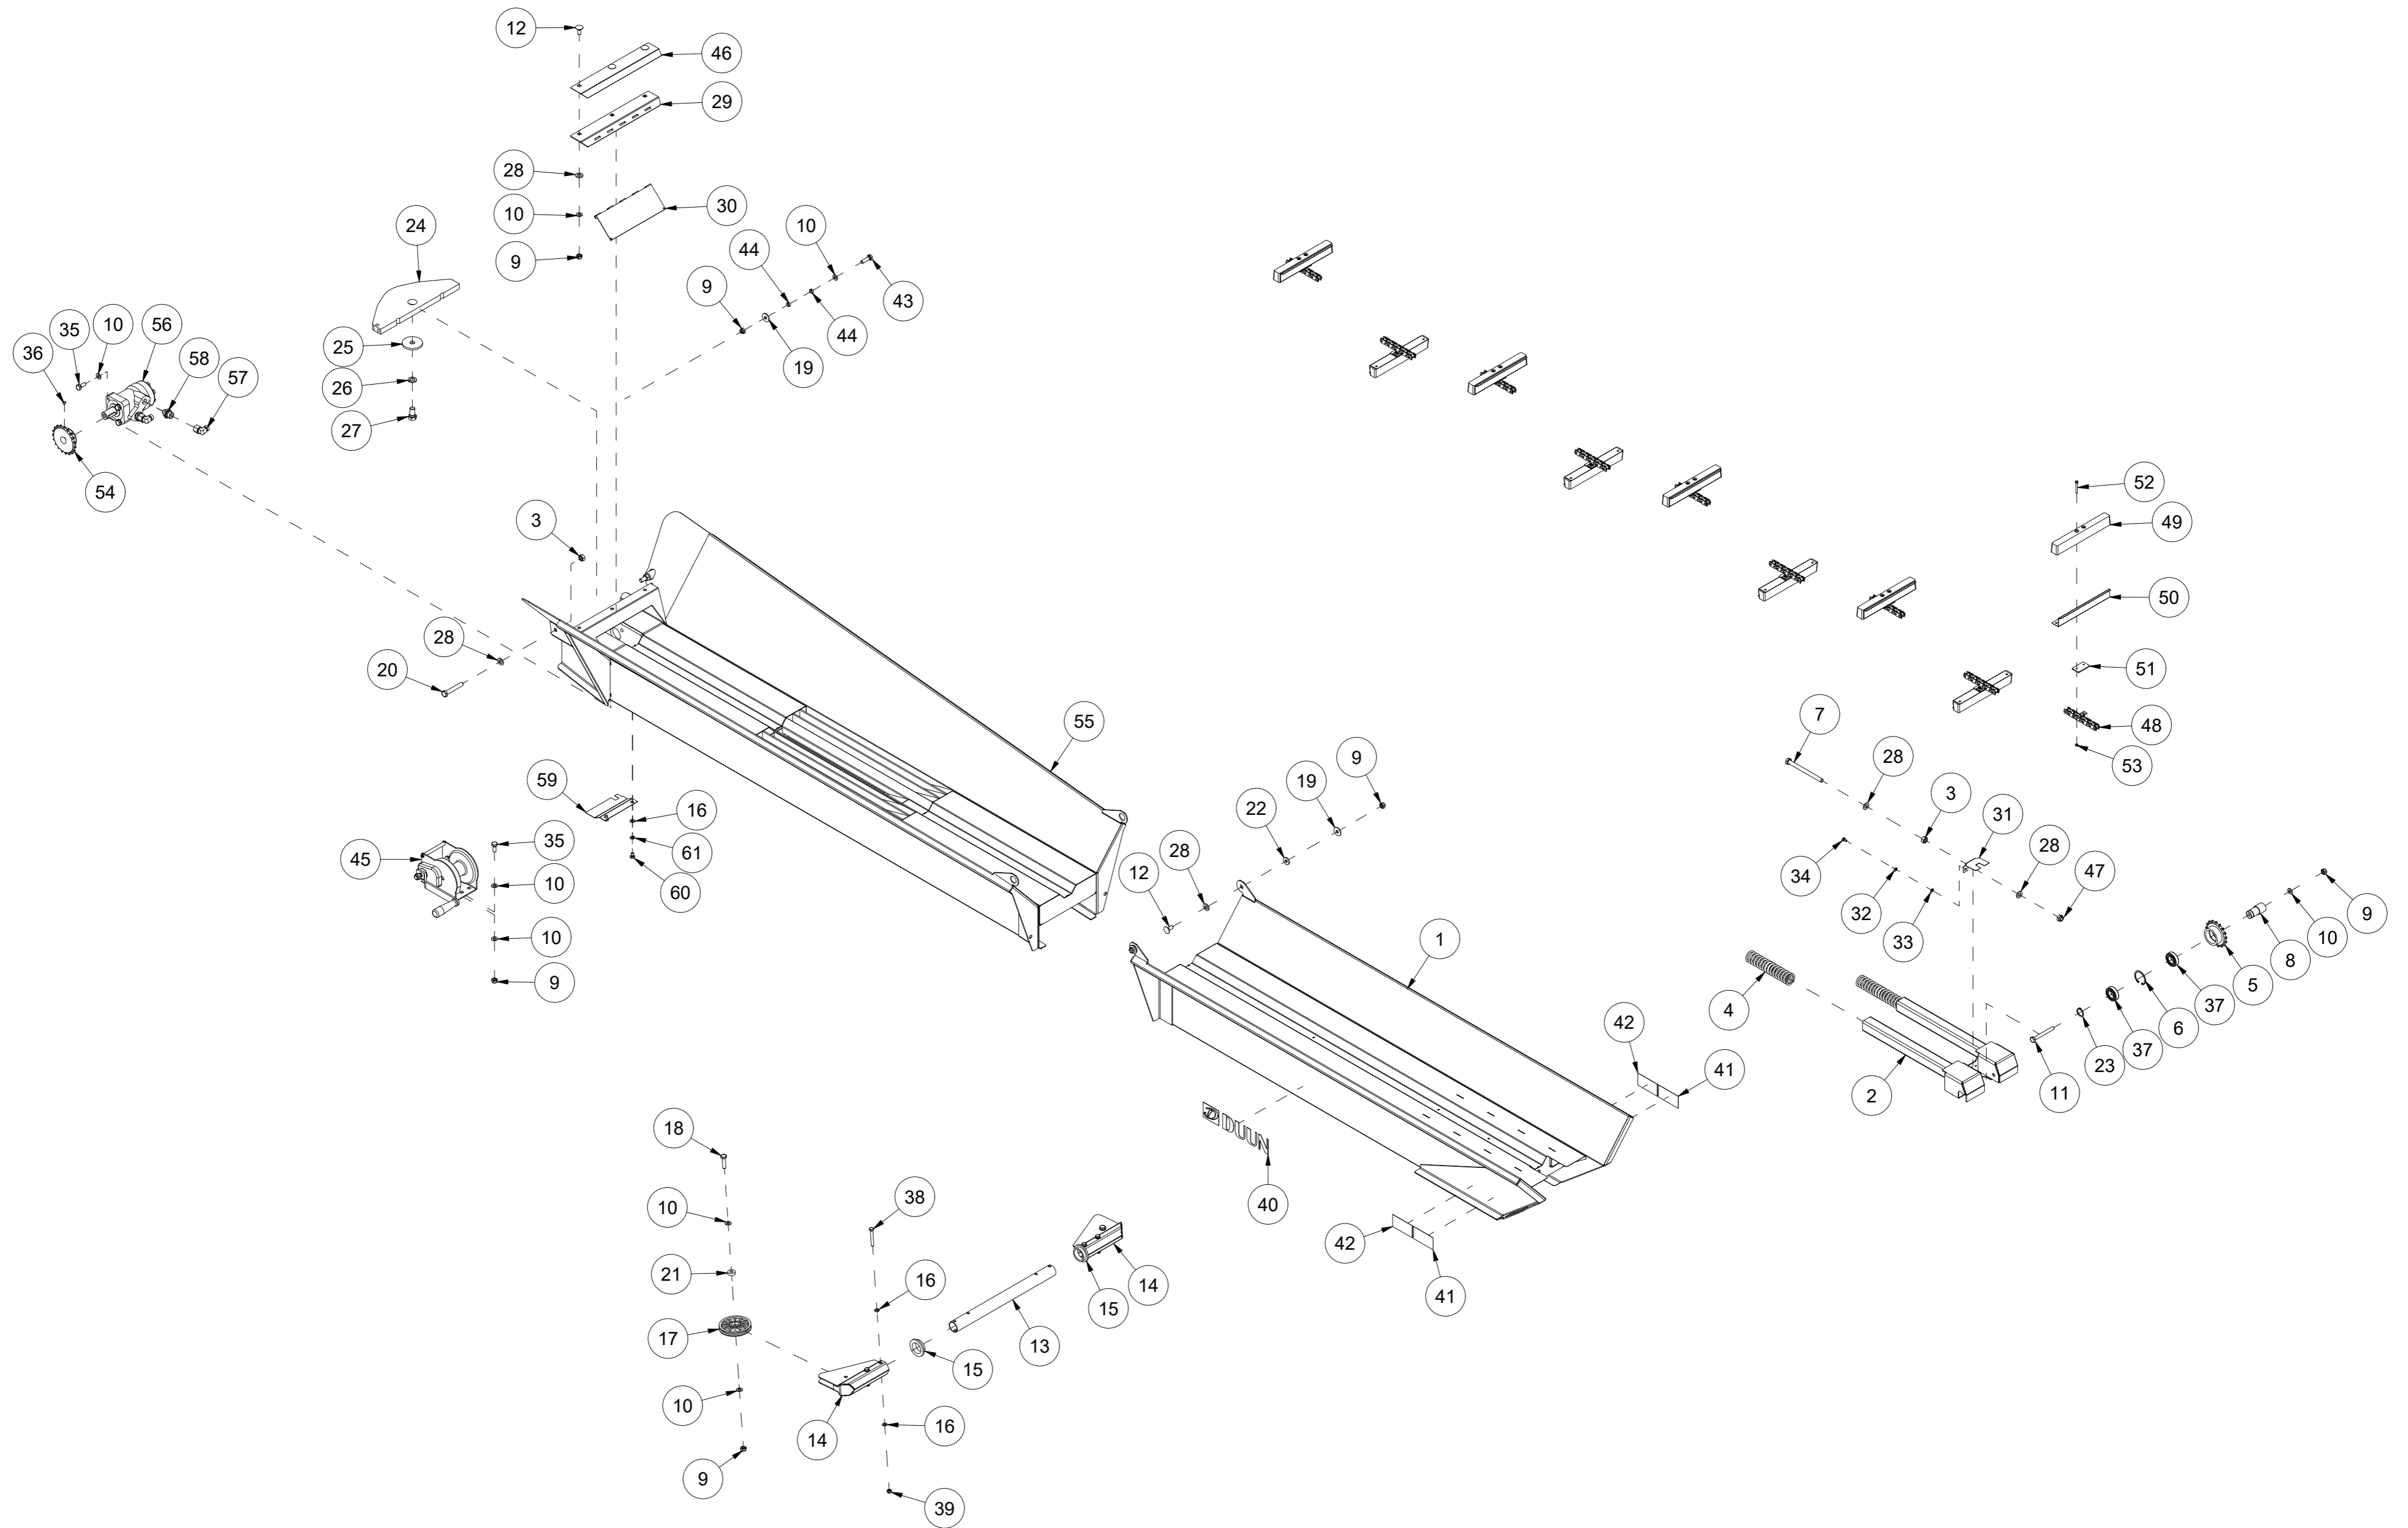

019 Conveyor VM370

Pos	Qty	Article no	Designation	Pos	Qty	Article no	Designation
1	1	41201006	Conveyor belt, upper	57	2	2957745	Swivel nipple 90` EVWK 12L
2	1	41201027	Chain tensioner	58	2	2957766	Hexagon nipple GEK BSP 1/2" L12 ED
3	3	2481611	Hexagon nut M12 EIZn DIN 934	59	1	41201263	Protective plate
4	2	2912085	Pressure spring Dt5,5 Di29 L200 St	60	2	2422236	Hexagon screw M8x12 EIZn 8.8 DIN 933
5	1	41121079	Chain wheel 5/8" Z17 Ø47,0	61	2	2534047	Spring washer M8 EIZn DIN 127
6	1	2553247	Seeger ring I 47x2,0 DIN 472				
7	1	2422370	Hexagon screw M12x150 EIZn 8.8 DIN931				
8	1	41201082	Shaft				
9	12	2483610	Locking nut M10 EIZn DIN 985				
10	19	2531060	Washer M10 EIZn DIN 125				
11	1	2422315	Hexagon screw M10x90 EIZn 8.8 DIN 931				
12	5	2344330	Locking screw M10x25 EIZn 8.8 DIN 603				
13	1	41201033	Pipe				
14	2	41201019	Pulley holde				
15	2	23311032	Plastic bearing Ø39/48x15				
16	10	2531047	Washer M8 EIZn DIN 125				
17	2	2245011	Pulley, plastic				
18	2	2422303	Hexagon screw M10x40 EIZn 8.8 DIN 931				
19	3	2533060	Body washer M10 EIZn DIN 9021				
20	2	2422362	Hexagon screw M12x75 EIZn 8.8 DIN 931				
21	4	41121084	Inlay in pulley				
22	2	41151031	Bearing washer				
23	1	2553125	Seeger ring A 25x1,2 DIN 471				
24	1	41301042	Rotating plate				
25	1	25131040	Washer Ø16/66x6				
26	1	2534078	Spring washer M16 EIZn DIN 127				
27	1	2422485	Hexagon screw M16x30 EIZn 8.8 DIN 933				
28	9	2531069	Washer M12 EIZn DIN 125				
29	1	41201238	Locking plate				
30	1	41201239	Carrier trapdoor				
31	1	41201264	Protective plate				
32	2	2534039	Spring washer M6 EIZn DIN 127				
33	2	2531039	Washer M6 EIZn DIN 125				
34	2	2422196	Hexagon screw M6x10 EIZn 8.8 DIN 933				
35	7	2422297	Hexagon screw M10x25 EIZn 8.8 DIN 933				
36	1	2473236	Threaded pin M8x12 St DIN 914				
37	2	2951124	Ball bearing 6005 2RS 25x47x12 DIN 625				
38	4	2422259	Hexagon screw M8x60 EIZn 8.8 DIN 931				
39	4	2483609	Locking nut M8 EIZn DIN 985				
40	1	2935071	Adhesive label Duun H60				
41	2	2935034	Adhesive label 90x48 Hanging ribbon				
42	2	2935088	Adhesive label 90x48 Hand pinching hazard				
43	1	2422301	Hexagon screw M10x35 EIZn 8.8 DIN 933				
44	2	41201187	Washer				
45	1	2966105	Winch 500 kg with brake and wire				
46	1	41201308	Cover plate				
47	1	2483611	Locking nut M12 EIZn DIN 985				
48	1	2963105	Roller chain 5/8" Sim 504 link elf				
49	9	41121078	Carrier				
50	9	41131090	Carrier plate				
51	9	41131091	Nut plate				
52	18	2471177	Unbrako cylinder screw M5x40 St 12.9 DIN 912				
53	18	2483607	Locking nut M5 EIZn DIN 985				
54	1	41201143	Chain wheel 5/8" Z19 Ø25,0				
55	1	41201005	Conveyor belt, lower				
56	1	2955518	Hydraulic motor 50 ccm