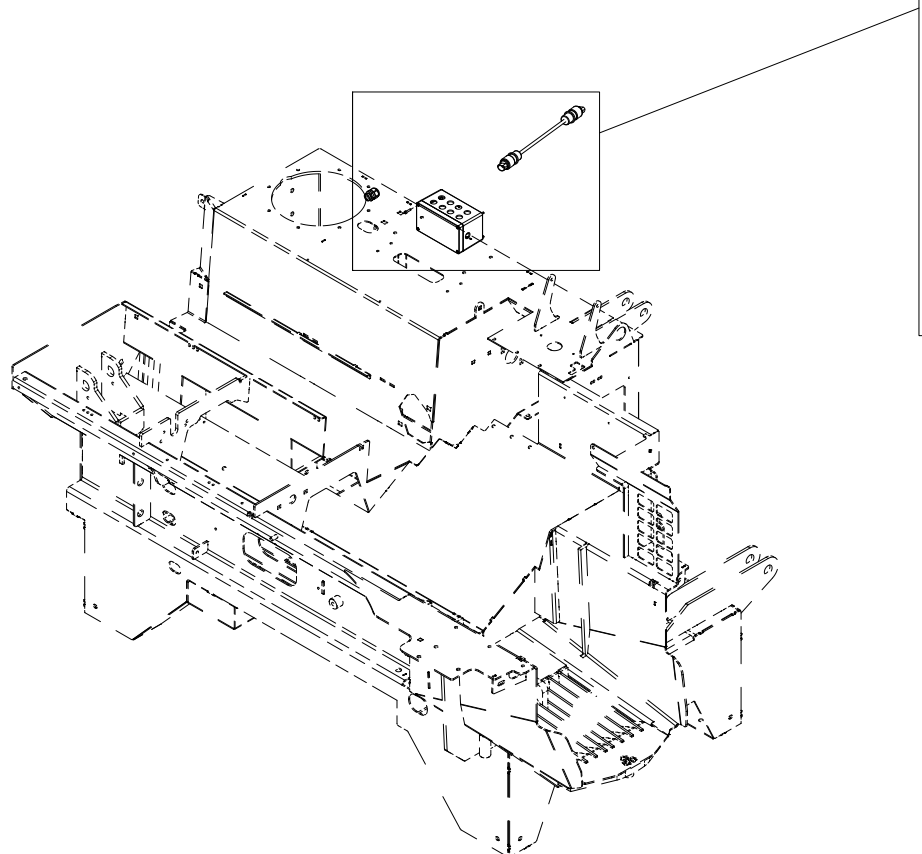

023 Electrical box VM370

Pos	Qty	Article no	Designation
1	1	4127615	Nipple with strain relief M20
2	4	2477135	Unbrako cylinder screw M4x16 ElZn DIN 912
3	1	4312450	Complete electrical box
4	1	4113025	Machine-tractor power cord L2,5 m