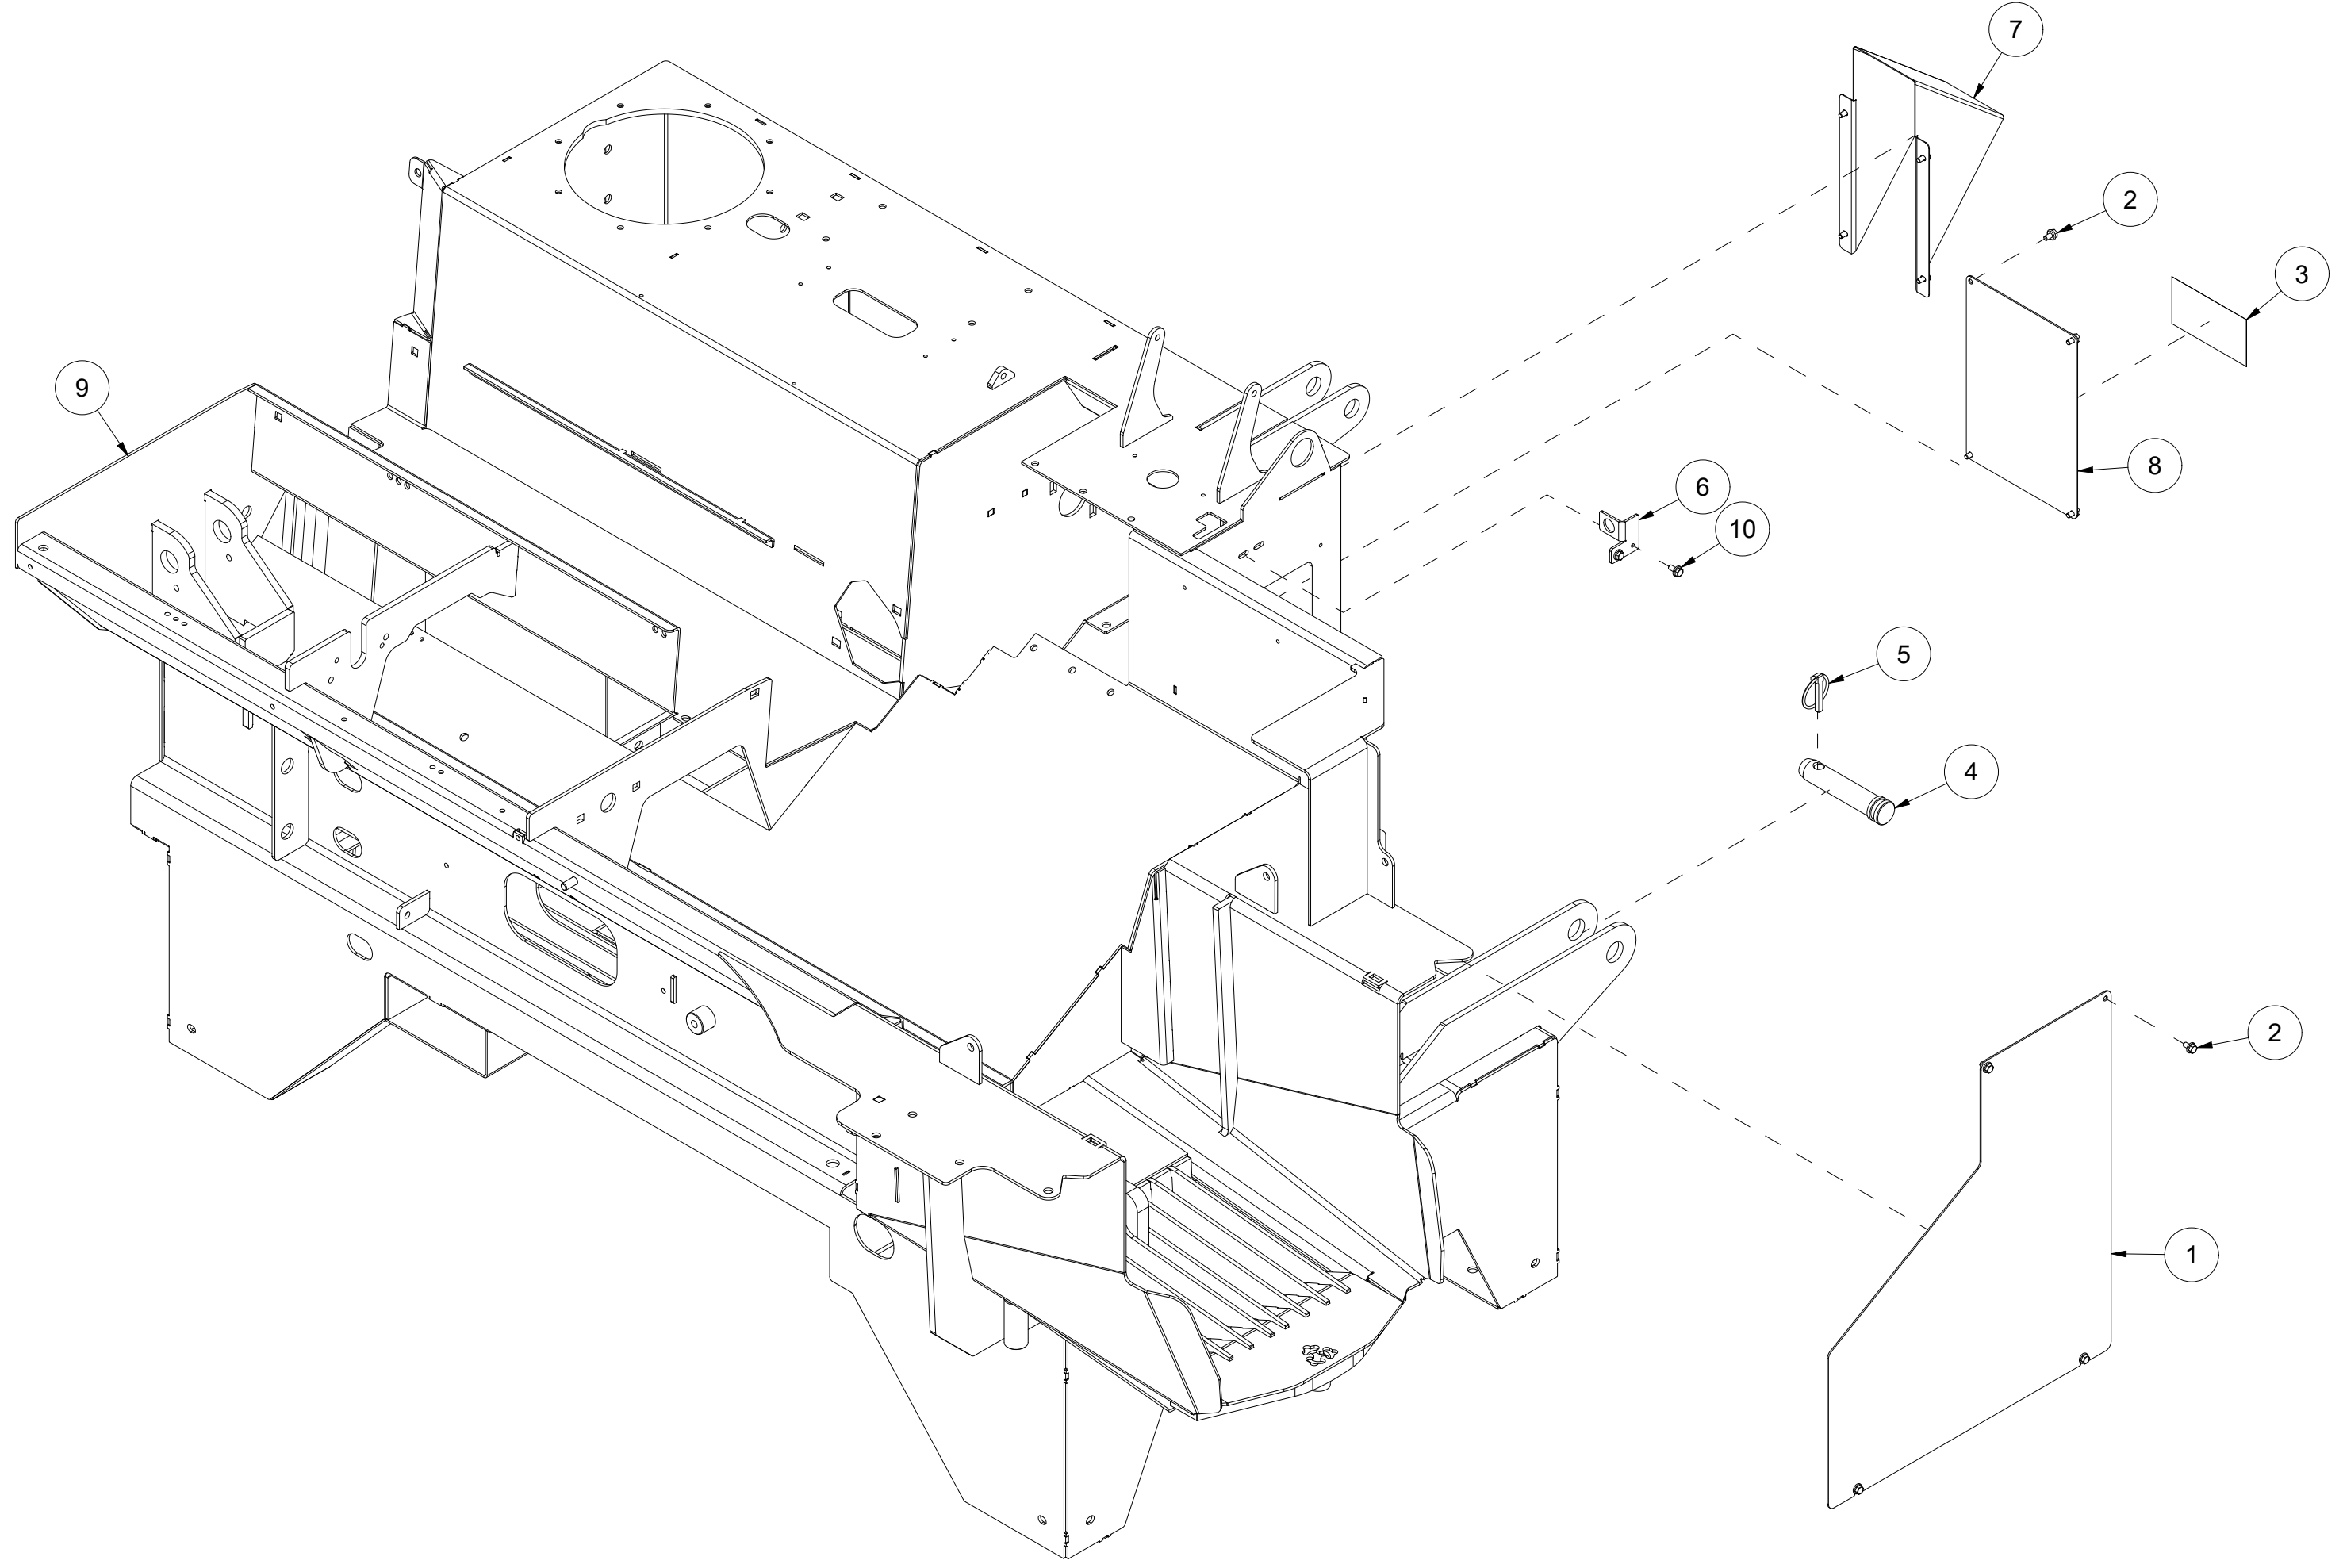

# 001 Chassis VM370

Pos	Qty	Article no	Designation
1	1	41311105	Side cover
2	12	2451196	Hexagon screw with flange M6x10 EIZn 8.8 DIN 6921
3	1	2935131	Adhesive label 132x72, 400 rpm
4	2	2551730	Drawbar bolt cat. 2 Ø28x95
5	2	2556142	Linch pin Ø10x40
6	1	14131161	Safety switch bracket
7	1	41311121	Funnel
8	1	41311181	Cover
9	1	41311001	Chassis VM370
10	2	2451197	Hexagon screw with flange M6x12 EIZn 8.8 DIN6921