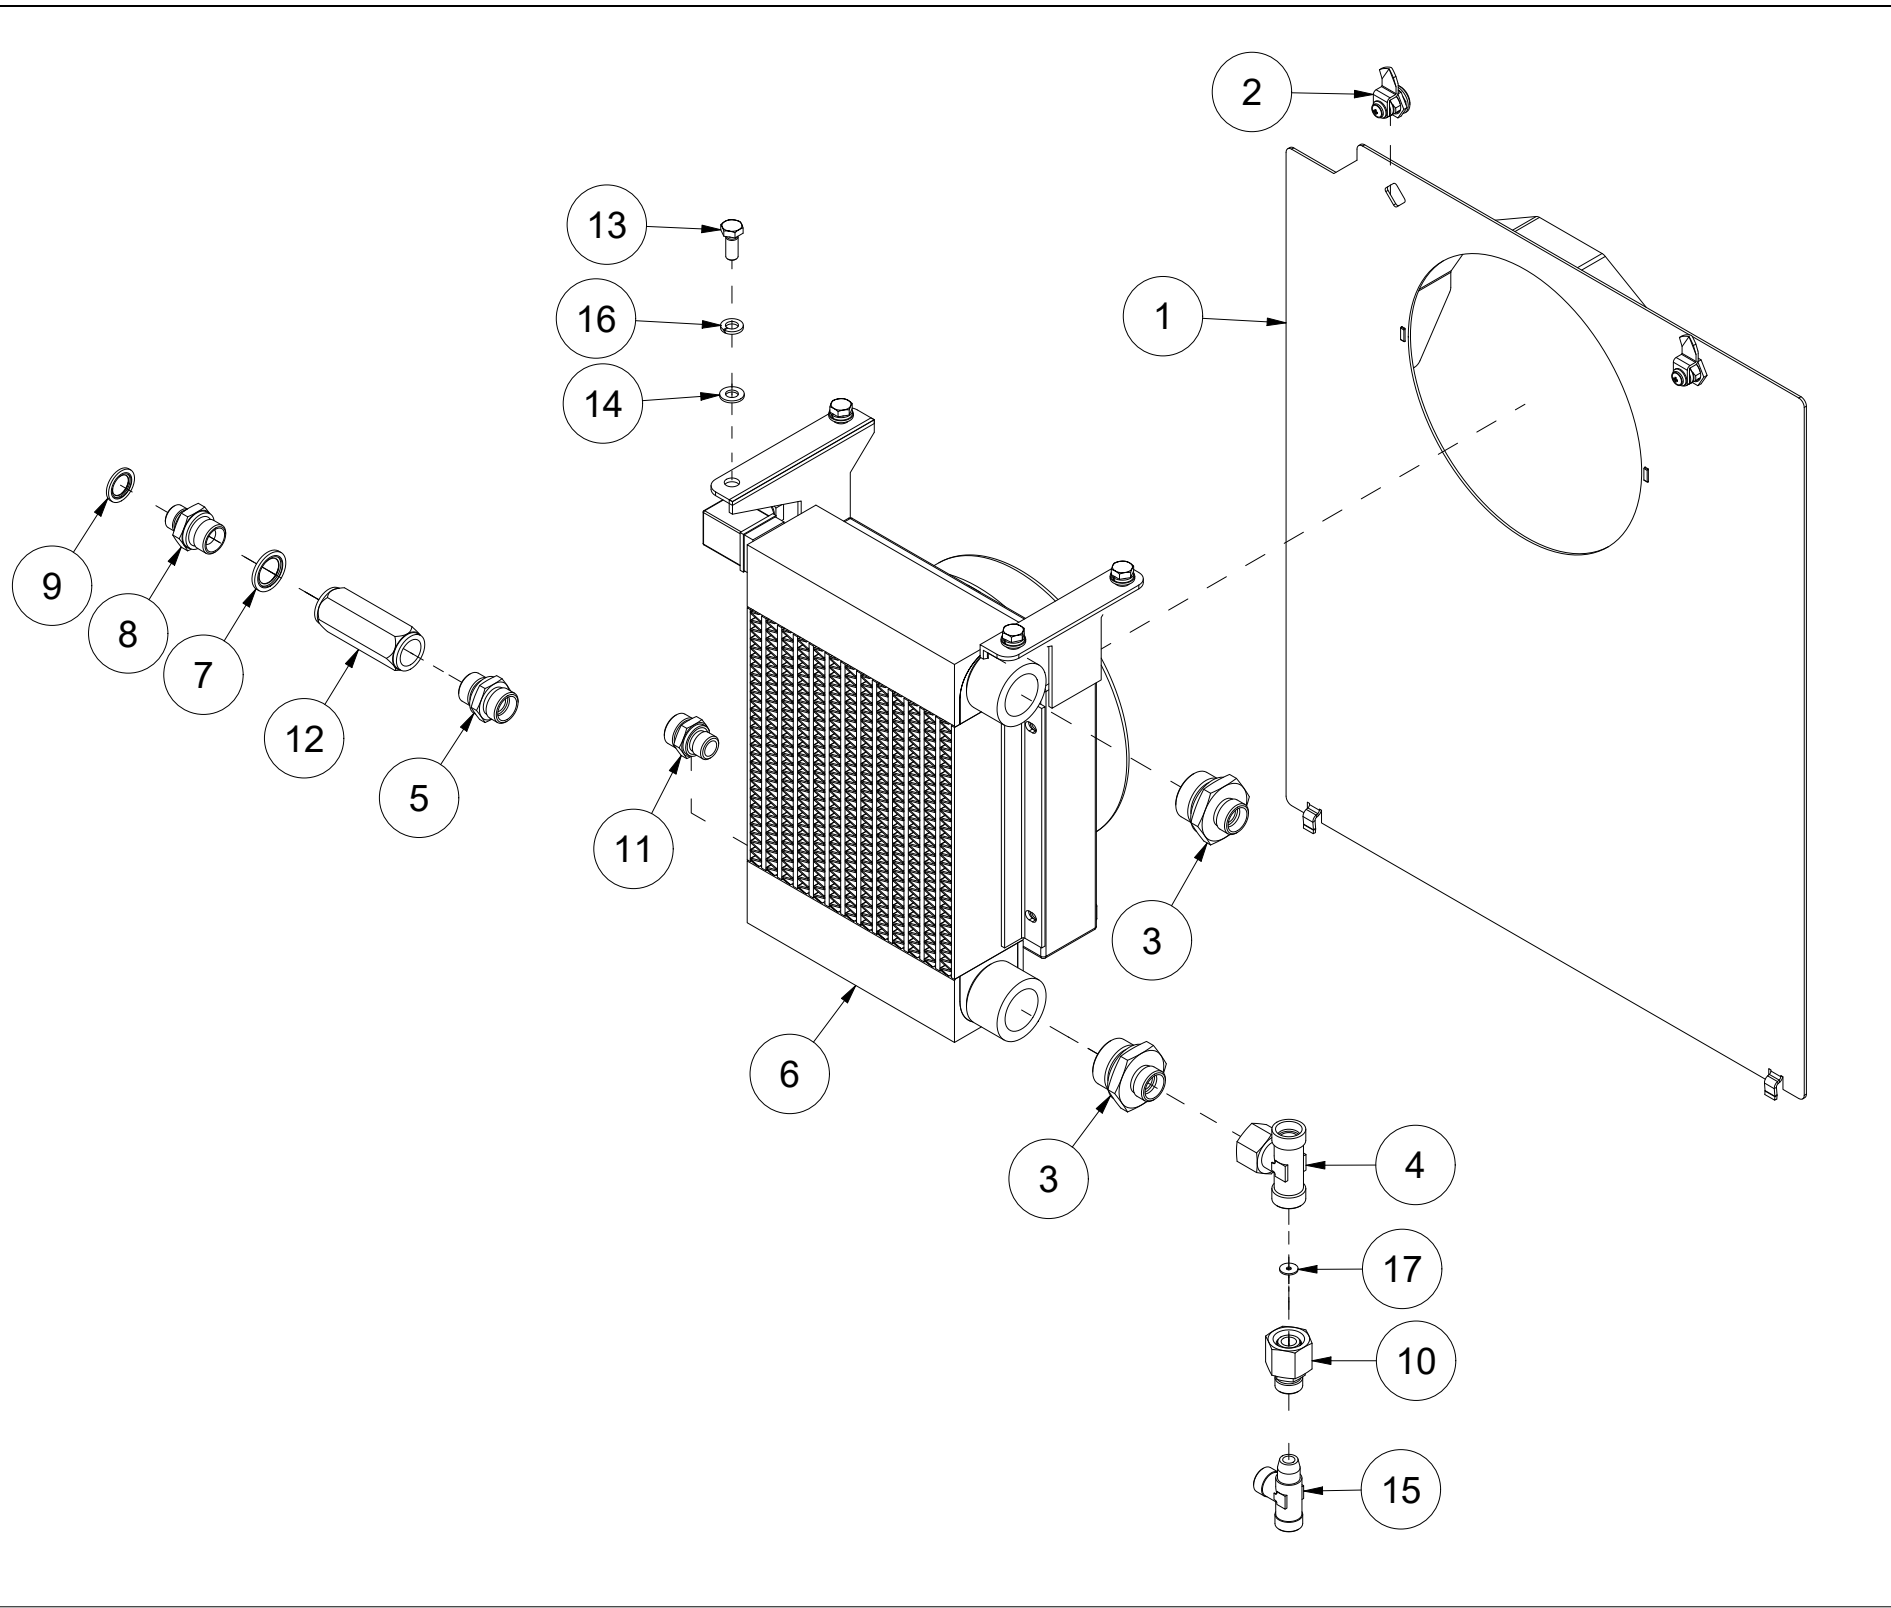

025 Oil cooler VM370

Pos	Qty	Article no	Designation
1	1	41311175	Cover for oil cooler
2	2	2931024	Cross track lock Euro Lock
3	2	2957780	Hexagon nipple GEK BSP 1" L15 ED
4	1	2957775	T-Hexagon nipple EVTK 15L
5	1	2957768	Hexagon nipple GEK BSP 1/2" L15 ED
6	1	4253052	Oil cooler
7	1	2957861	Hydraulic gasket 1/2"
8	1	2957763	Hexagon nipple BSP 1/2" - 3/8"
9	2	2957890	Hydraulic gasket 3/8"
10	1	2957513	Reducer L15-L12
11	1	2957750	Hexagon nipple GEK BSP 3/8" L15 ED
12	1	2955297	Non-return valve 1/2" 6,0Bar
13	4	2422244	Hexagon screw M8x20 EIZn 8.8 DIN 933
14	4	2531047	Washer M8 EIZn DIN 125
15	1	2957723	T-Hexagon nipple EVLK 12L
16	4	2534047	Spring washer M8 EIZn DIN 127
17	1	41311176	Nozzle Ø3,2/12x1