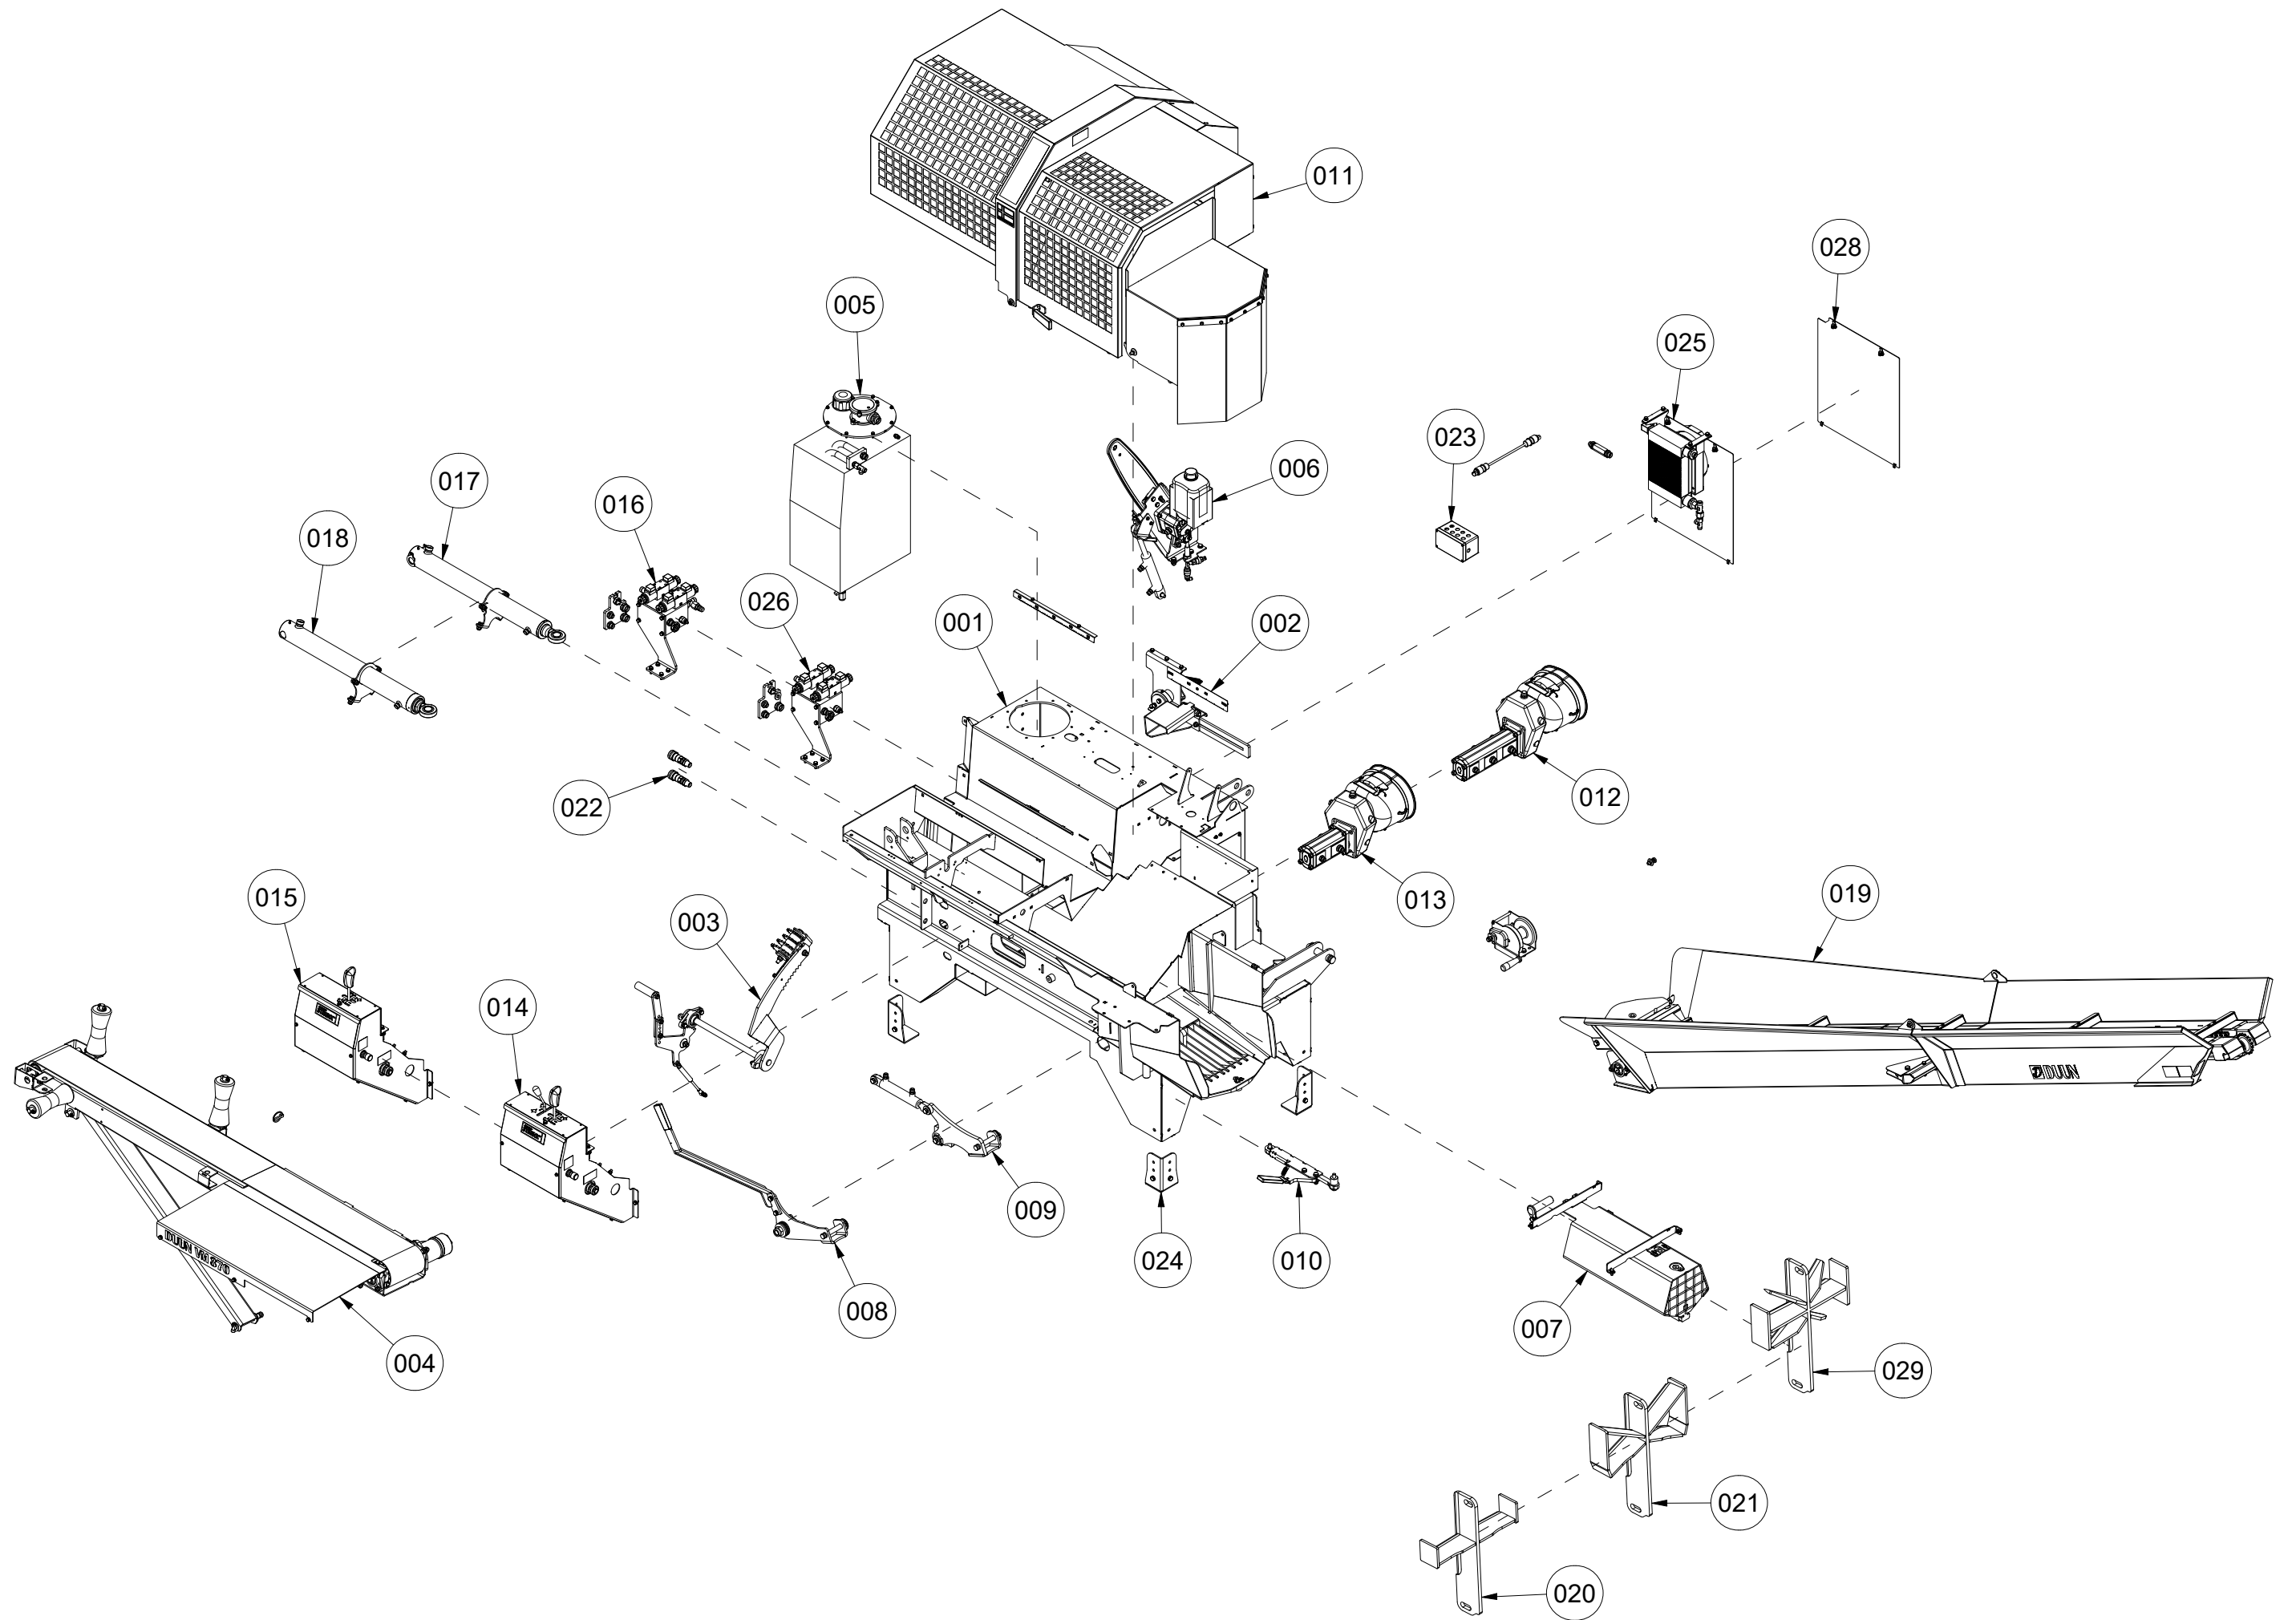

# 001 Chassis VM370

Pos	Qty	Article no	Designation
1	1	41311105	Side cover
2	12	2451196	Hexagon screw with flange M6x10 EIZn 8.8 DIN 6921
3	1	2935131	Adhesive label 132x72, 400 rpm
4	2	2551730	Drawbar bolt cat. 2 Ø28x95
5	2	2556142	Linch pin Ø10x40
6	1	14131161	Safety switch bracket
7	1	41311121	Funnel
8	1	41311181	Cover
9	1	41311001	Chassis VM370
10	2	2451197	Hexagon screw with flange M6x12 EIZn 8.8 DIN6921