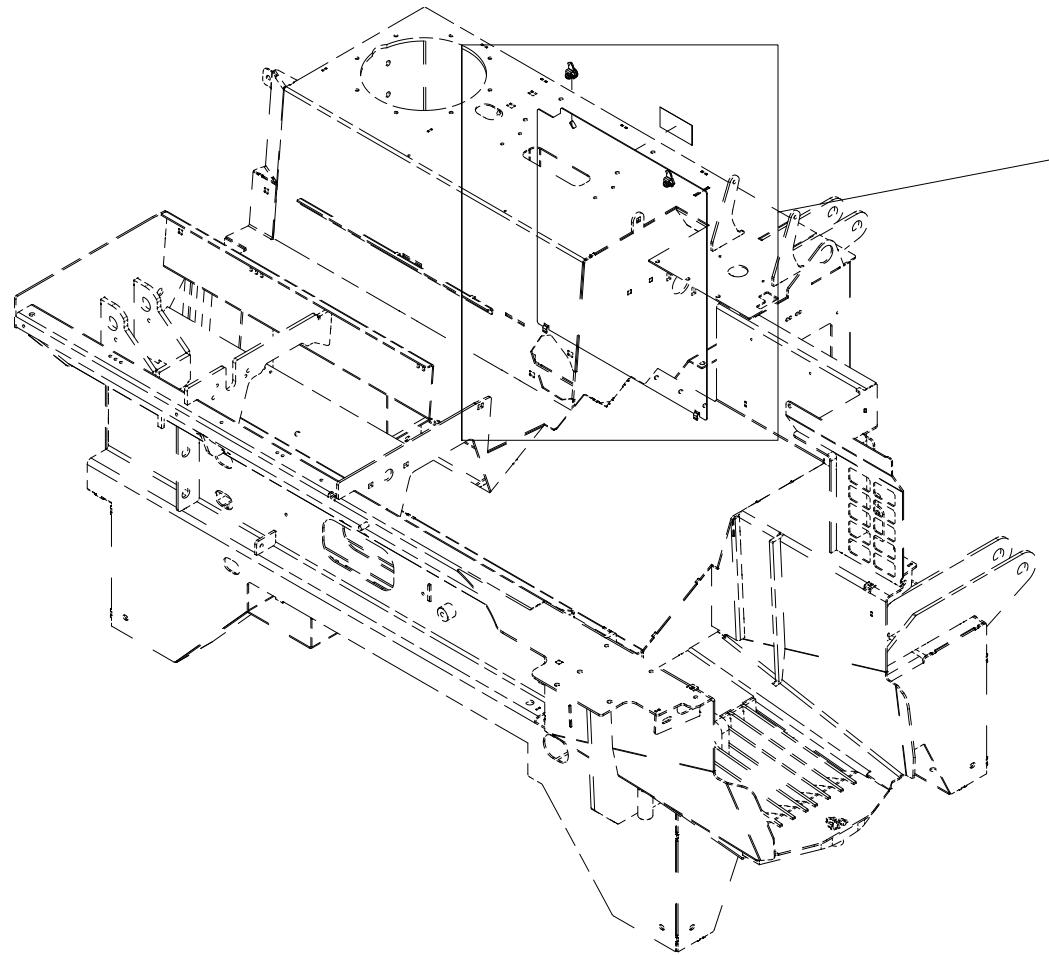

028 Rear cover VM370

Pos	Qty	Article no	Designation
1	1	41311122	Rear cover
2	2	2931024	Euro Lock cross-track lock
3	1	2935088	Adhesive label 90x48 Hand pinching hazard